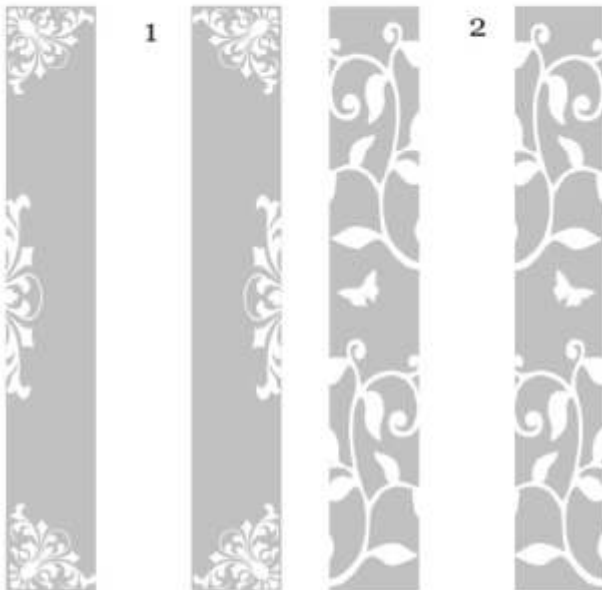

# Make a statement with Etched Window Graphics

Permanent vinyl that looks like etched glass. Wet or Dry apply-instructions included with purchase.  
 \$2 per inch, factored by the widest part of the graphic. Ex. 10"x12"=\$24

Custom Graphics for your business or Church

Window privacy with an elegant look.

Side lights for standard door-63"x7"

Shown-#2 and 17-18 arched

Want something custom designed? Contact your Wall Praise Team Member for more info. [www.wallpraise.com](http://www.wallpraise.com)

# Etched Window or Wall Graphics

Frosted glass makes a great .com for your car. You can see through it!

Get creative with these great mix and match graphics. Great For windows, hanging down from edge of ceiling for a tree effect, over an archway, door, or one the wall.