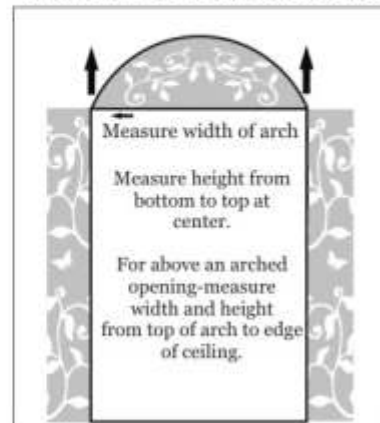

# Make a statement with Etched Window Graphics

Permanent vinyl that looks like etched glass. Wet or Dry apply-instructions included with purchase.  
 \$2 per inch, factored by the widest part of the graphic. Ex. 10"x12"=\$24

Custom Graphics for your business or Church

Window privacy with an elegant look.

Side lights for standard door-63"x7"

Shown-#2 and 17-18 arched

Want something custom designed? Contact your Wall Praise Team Member for more info. [www.wallpraise.com](http://www.wallpraise.com)

# Etched Window or Wall Graphics

Frosted glass makes a great .com for your car. You can see through it!

Get creative with these great mix and match graphics. Great For windows, hanging down from edge of ceiling for a tree effect, over an archway, door, or one the wall.